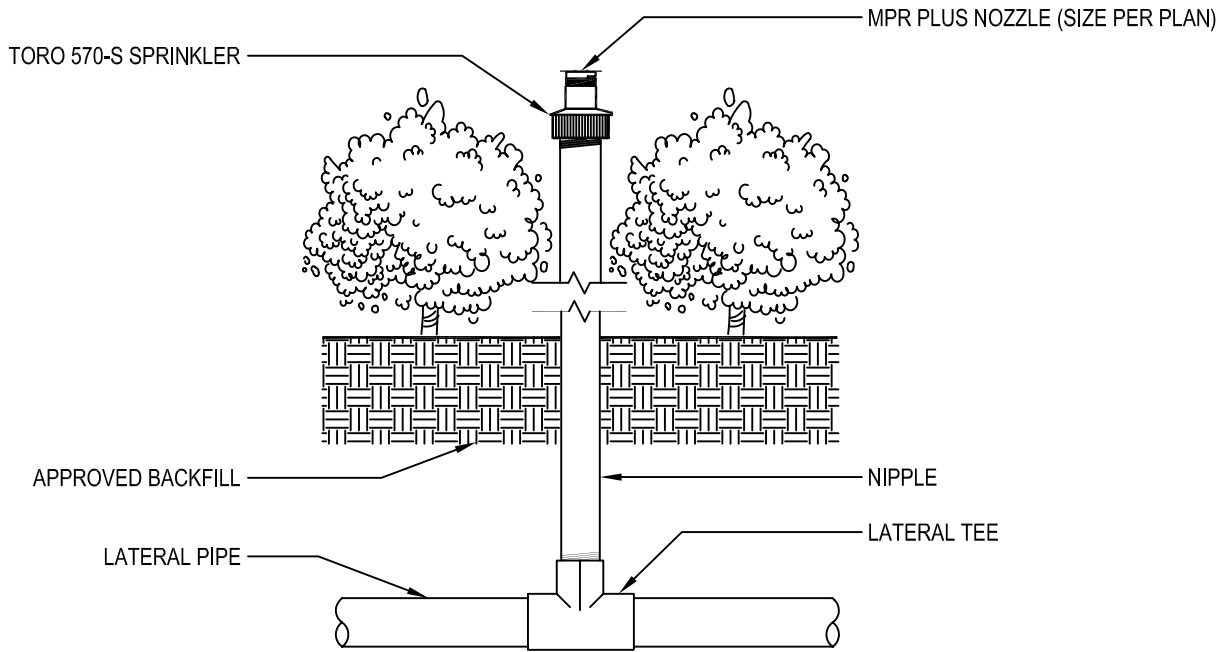

TORO-IRRIGATION DIVISION
 5825 JASMINE STREET
 RIVERSIDE, CA 92504
 TOLL FREE: 1-800-664-4740
 PHONE: (951) 785-3152
 FAX: (951) 359-1870
 www.toro.com

SECTION/ELEVATION
 NOT TO SCALE

- SELECT DESIRED OPTION
- SUPER FUNNY PIPE
- SWING JOINT (SHOWN)
- RISER

NOTES:

1. INSTALLATION TO BE COMPLETED IN ACCORDANCE WITH MANUFACTURER'S SPECIFICATIONS.
2. DO NOT SCALE DRAWINGS.
3. INSTALL SPRINKLER ABOVE FINISHED GRADE.

ST SPRINKLERS: 570 SERIES SHRUB

FIXED-SPRAY SPRINKLER, SWING JOINT